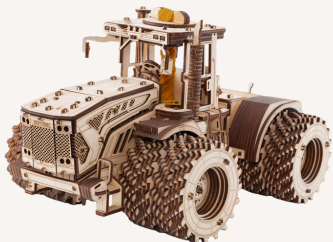

TRACTOR KIROVETZ K-7M CONSTRUCTION KIT

SKU: AV0523602
UPC: 481512300106

Box: 14.8 x 9.6 x 2.5 in
Model: 14 x 9 x 7.9 in
Pieces: 596
Difficulty: ★★★★★