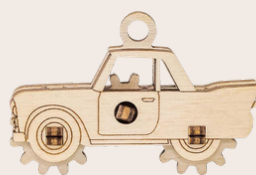

CAR FIDGET

Compact wooden car fidget designed for quick assembly and stress-relieving fun.

SKU: AV0523110
UPC: 481512300051

Box: 3.9 × 5.9 × 0.2 in
Model: 2.4 × 1.5 × 0.6 in
Pieces: 10
Difficulty: ★★★★★