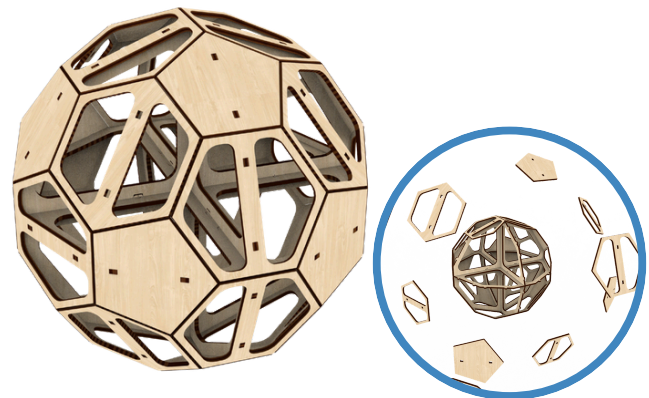

2- PENROSE MOSAIC

AV0118114
850050091226

Box: 4.5 x 1 x 6.3 in
Model: 3.9 x 2.4 x 0.8 in
Pieces: 20
DIFFICULTY: ★★★★★

Inspired by Penrose mosaics and the beauty of the golden ratio
A compact puzzle that challenges you to arrange the pieces within the tray

SOCCER BALL/ FOOTBALL

A unique wooden model inspired by the classic game of football
Features a visible internal structure and includes a stand—perfect for display and customization

Inspired by the world's most loved games. These models bring iconic sports designs to life through hands-on building and combining creativity, craftsmanship, and display appeal for fans of all ages.