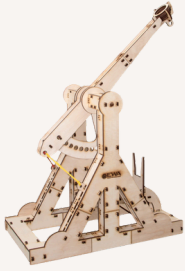

BISON FIDGET

Beginner-friendly bison-shaped fidget that doubles as a collectible ornament.

SKU: AV0523112
UPC: 481512300052

Box: 3.9 × 5.9 × 0.2 in
Model: 2.3 × 1.4 × 0.6 in
Pieces: 11
Difficulty: ★★★★★

Learn through building and discovery. These hands-on models explore mechanics, motion, engineering, geography, and astronomy while making STEM concepts engaging and accessible.