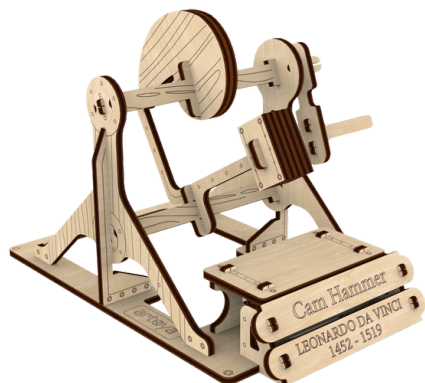

**Da Vinci
TETRAHEDRON d4**

AV0118101
8500500910042

Box: 4.5 x 1 x 6.3 in
Model: 3.3 x 3.8 x 3.2 in
Pieces: 8
DIFFICULTY: ★★★★★

Symbol of **"Fire and energy"**
A 4-sided form that represents strength, simplicity, and dynamic force

DECAHEDRON d10

AV0118126
8500500914799

Box: 4.5 x 1 x 6.3 in
Model:
Pieces: 25
DIFFICULTY: ★★★★★

A unique geometric form beyond the classic Platonic solids
A 10-sided design popular in gaming, combining fun, function, and geometric appeal

Da Vinci CAM HAMMER

AV0118130
8500500914866
Box: 4.5 x 1 x 6.3 in

Model:
Pieces: 28
DIFFICULTY: ★★☆☆☆

A functional model inspired by Da Vinci's mechanical innovations
Showcases cam-driven motion and the conversion of rotation into force