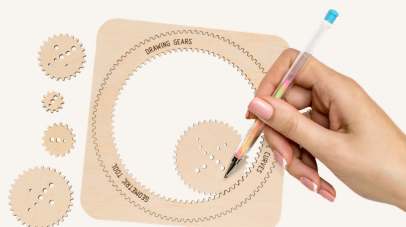

GREEN

SKU: AV0523121
UPC: 481512300102

BLACK

SKU: AV0523122
UPC: 481512300101

DRAWING GEARS

SKU: AV0523142
UPC: 481512300214

Box: 7.9 × 7.1 × 0.2 in
Model: 6.7 × 6.7 × 0.2 in
Pieces: 8
Difficulty: ★★★★★

Interactive drawing tool that creates intricate geometric patterns while teaching motion and symmetry.