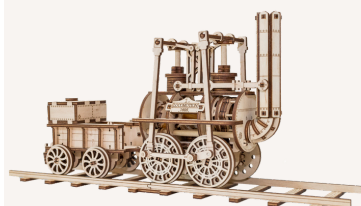

LOCOMOTIVE CONSTRUCTION KIT

SKU: AV0523404
UPC: 481512300042

Box: 9.6 × 7.4 × 1.2 in
Model: 15.7 × 4.1 × 7 in
Pieces: 325
Difficulty: ★★★★★