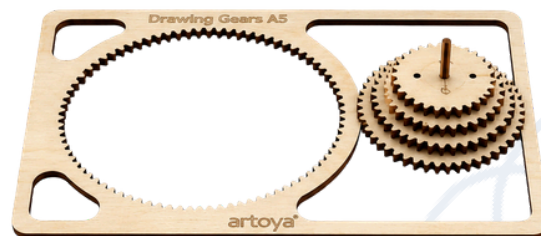

Drawing Gears - Large - A4

AV0410101
850050091615

Box: 9.1 x 0.2 x 13.4 in
Model: 11.7 x 8.3 x 0.2 in
Pieces: 10
DIFFICULTY: ★★★★★

Drawing Gears - Small - A5

AV0118133
850050091622

Box: 6.7 x 0.2 x 9.8 in
Model: 8.3 x 5.9 x 0.2 in
Pieces: 10
DIFFICULTY: ★★★★★