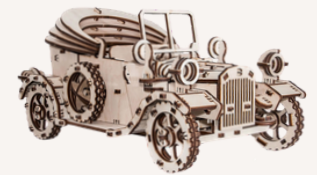

RETRO CAR CONSTRUCTION KIT

SKU: AV0523408
UPC: 481512300037

Box: 14.7 × 9.6 × 1.1 in
Model: 11.8 × 6.7 × 6.1 in
Pieces: 315
Difficulty: ★★★★★