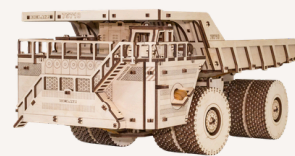

BELAZ 75710 CONSTRUCTION KIT

SKU: AV0523501
UPC: 481512300056

Box: 14.8 x 9.6 x 2.4 in
Model: 17.1 x 8.3 x 6.9 in
Pieces: 453
Difficulty: ★★★★★