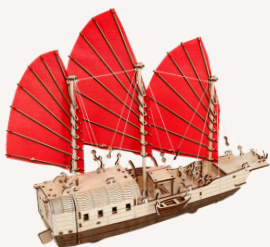

TRIKE CONSTRUCTION KIT

SKU: AV0523333
UPC: 481512300291

Box: 9.6 × 7.4 × 1 in
Model: 8.9 × 4.4 × 4.4 in
Pieces: 281
Difficulty: ★★★★★

RETRO CAR CONSTRUCTION KIT

SKU: AV0523408
UPC: 481512300037

Box: 14.7 × 9.6 × 1.1 in
Model: 11.8 × 6.7 × 6.1 in
Pieces: 315
Difficulty: ★★★★★