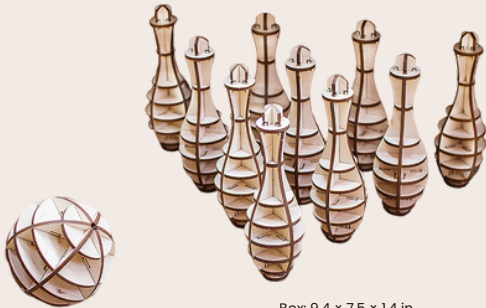

MINI BOWLING CONSTRUCTION KIT

Compact tabletop bowling game that delivers fun competition and hands-on assembly.