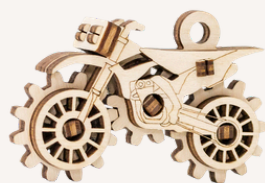

CROSS BIKE FIDGET

Small motorcycle-inspired fidget model that's fun to assemble, display, and collect.

SKU: AV0523107
UPC: 481512300053

Box: 3.9 × 5.9 × 0.2 in
Model: 2.6 × 1.7 × 0.6 in
Pieces: 11
Difficulty: ★★★★★