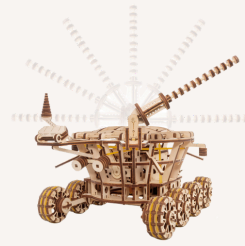

Discover beautifully crafted mechanical wooden vehicle kits designed for builders, collectors, and hobby enthusiasts. Each model combines engineering, creativity, and eco-friendly craftsmanship in one unique experience.

DA VINCI TANK CONSTRUCTION KIT

SKU: AV0523409
UPC: 481512300071

Box: 9.6 × 7.4 × 1.7 in
Model: 10 × 9.4 × 6.1 in
Pieces: 363
Difficulty: ★★★★★

SKYLORD CONSTRUCTION KIT

SKU: AV0523419
UPC: 481512300032

Box: 14.7 × 9.6 × 1.3 in
Model: 14.6 × 14.8 × 10 in
Pieces: 388
Difficulty: ★★★★★