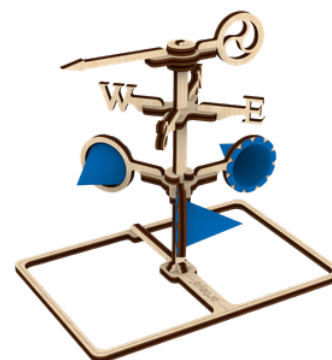

POCKET WIND VANE

AV0118115
8500500911896

Box: 4.5 x 1 x 6.3 in
Model: 5.9 x 5.9 x 4.7 in
Pieces: 16
DIFFICULTY: ★★★★★

A compact model designed to measure wind direction and movement. Demonstrates cardinal directions and basic weather principles through hands-on assembly.