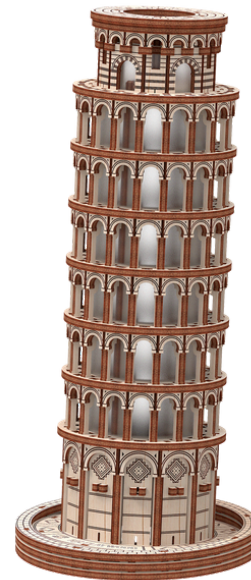

BIG BEN

AV1612303
4820204380403

Box: 9.4 x 7.1 x 1.2 in
Model: 3.7 x 3.7 x 14.2 in
Pieces: 215

DIFFICULTY: ★★★★★

A detailed model inspired by London's iconic clock tower, combining architecture, history, and hands-on creativity. Famous for its massive bell and timeless design.