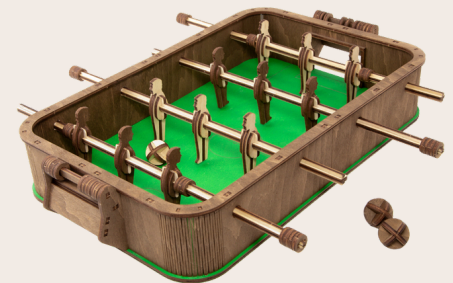

TABLE FOOTBALL CONSTRUCTION KIT

Wooden tabletop football game that combines construction, skill, and friendly competition.

SKU: AV0523209
UPC: 481512300114

Box: 14.8 × 9.6 × 0.8 in
Model: 14.2 × 14.6 × 3.1 in
Pieces: 112
Difficulty: ★★★★★

ANIMAL

Inspired by the fascinating world of wildlife. These mechanical animal models combine engineering, movement, and creativity in engaging hands-on builds.

PLANETARIUM CONSTRUCTION KIT

Mechanical walking spider model powered by a rubber-band mechanism for realistic movement.

SKU: AV0523304
UPC: 481512300114

Box: 9.6 × 7.4 × 0.9 in
Model: 9.4 × 13.8 × 3.9 in
Pieces: 293
Difficulty: ★★★★★