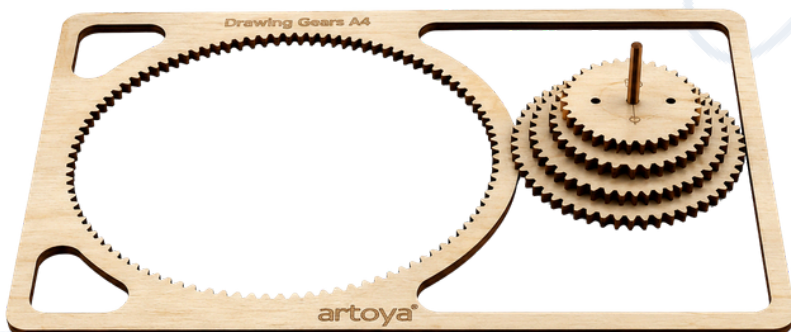

Drawing Gears - Large - A4

AV0410101
850050091615

Box: 9.1 x 0.2 x 13.4 in
Model: 11.7 x 8.3 x 0.2 in
Pieces: 10
DIFFICULTY: ★★★★★