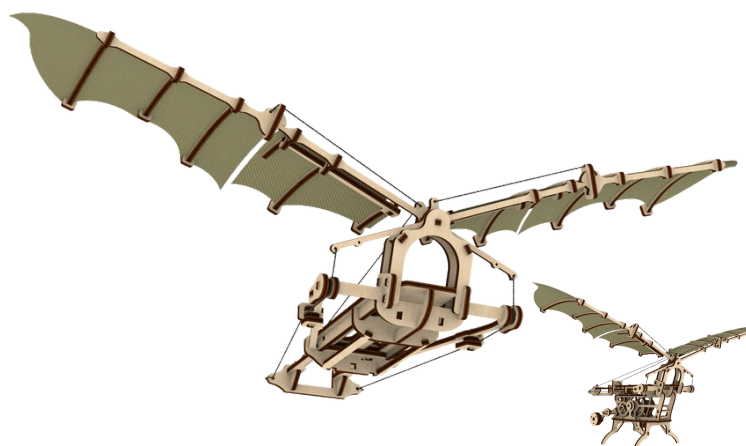

Da Vinci CAM HAMMER

AV0118130
8500500914866
Box: 4.5 x 1 x 6.3 in

Model:
Pieces: 28
DIFFICULTY: ★★☆☆☆

A functional model inspired by Da Vinci's mechanical innovations
Showcases cam-driven motion and the conversion of rotation into force

Da Vinci BRIDGE

AV0118129
8500500914933
Box: 4.5 x 1 x 6.3 in

Model:
Pieces: 15
DIFFICULTY: ★☆☆☆☆

A model inspired by Da Vinci's self-supporting bridge design
Demonstrates balance, structure, and engineering principles through assembly

Da Vinci FLYING Machine

AV0118202
8500500915099
Box: 14.6 x 1.2 x 11.0 in

Model:
Pieces: 179
DIFFICULTY: ★★★★★

A functional model inspired by Da Vinci's vision of human flight
Demonstrates aerodynamics and motion through hands-on assembly.