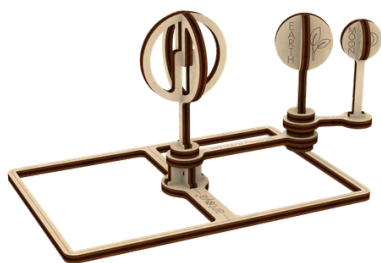

POCKET TELLURIUM

AV0118112
8500500911100

Box: 4.5 x 1 x 6.3 in
Model: 5.9 x 5.9 x 4.7 in
Pieces: 20
DIFFICULTY: ★★★★★

A compact model to explore the movements of the Earth, Moon, and Sun. Demonstrates day and night, moon phases, seasons, and other celestial cycles through hands-on assembly.