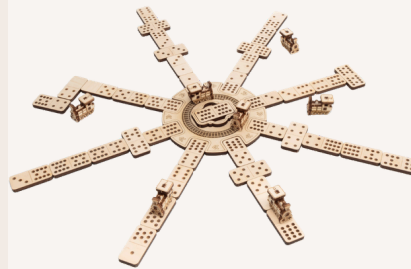

MEXICAN TRAIN DOMINO CONSTRUCTION KIT