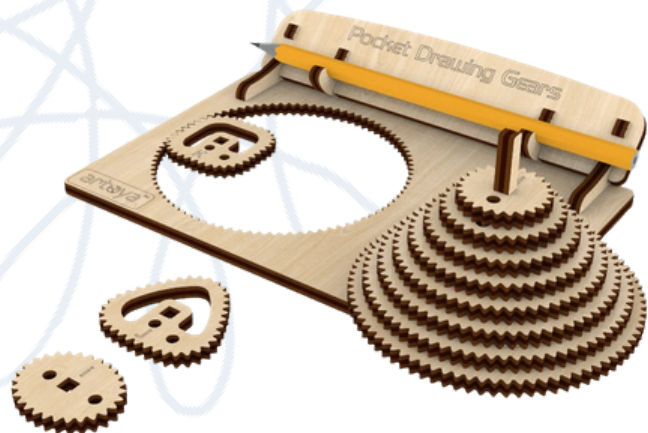

2- PENROSE MOSAIC

AV0118114
850050091226

Box: 4.5 x 1 x 6.3 in
Model: 3.9 x 2.4 x 0.8 in
Pieces: 20
DIFFICULTY: ★★★★★

Inspired by Penrose mosaics and the beauty of the golden ratio
A compact puzzle that challenges you to arrange the pieces within the tray

SOCCER BALL/ FOOTBALL

A unique wooden model inspired by the classic game of football
Features a visible internal structure and includes a stand—perfect for display and customization

Inspired by the world's most loved games. These models bring iconic sports designs to life through hands-on building and combining creativity, craftsmanship, and display appeal for fans of all ages.