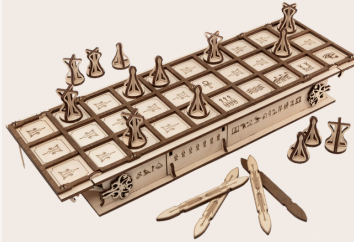

GAME SET 2 - UR AND SENET CONSTRUCTION KIT