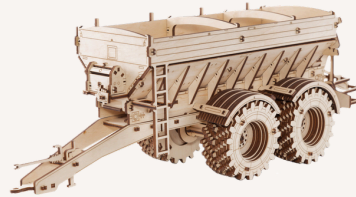

TRAILER FOR TRACTOR KIROVETZ CONSTRUCTION KIT

SKU: AV0523312
UPC: 481512300107

Box: 14.2 x 9.6 x 1.6 in
Model: 19.8 x 6.1 x 6.9 in
Pieces: 206
Difficulty: ★★★★★