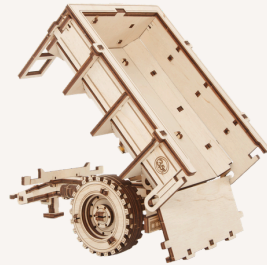

TRAILER FOR TRACTOR BELARUS-(82 & 2022) CONSTRUCTION KIT

SKU: AV0523131
UPC: 481512300122

Box: 9.6 x 7.4 x 0.7 in
Model: 7.9 x 4.6 x 4.3 in
Pieces: 68
Difficulty: ★★★★★