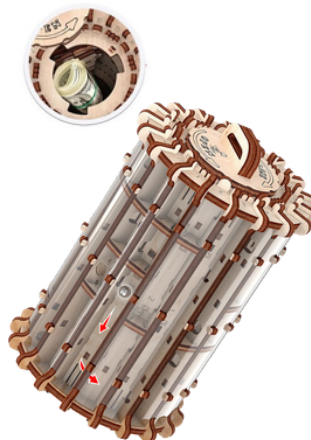

Labyrinth Scroll & Hole

AV1612203
4820204380281

Box: 14.2 x 7.1 x 1.2 in
Model: 6.3 x 3.9 x 3.9 in
Pieces: 100
DIFFICULTY: ★★★★★

Assemble a cryptex-inspired labyrinth puzzle where a metal ball must navigate through adjustable pathways to unlock a hidden compartment. This hands-on build encourages logical thinking, spatial reasoning, and problem-solving skills.