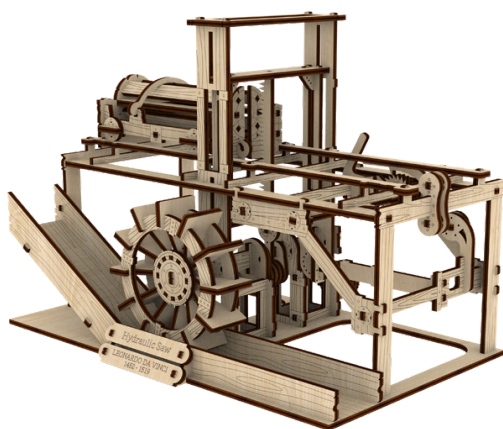

Da Vinci CAM HAMMER

AV0118130
8500500914866
Box: 4.5 x 1 x 6.3 in

Model:
Pieces: 28
DIFFICULTY: ★★☆☆☆

A functional model inspired by Da Vinci's mechanical innovations
Showcases cam-driven motion and the conversion of rotation into force

Da Vinci BRIDGE

AV0118129
8500500914933
Box: 4.5 x 1 x 6.3 in

Model:
Pieces: 15
DIFFICULTY: ★☆☆☆☆

A model inspired by Da Vinci's self-supporting bridge design
Demonstrates balance, structure, and engineering principles through assembly