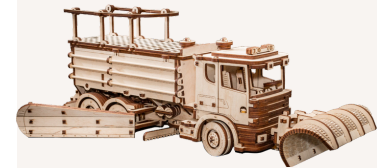

Box: 14.8 x 9.6 x 2.4 in
Model: 17.1 x 8.3 x 6.9 in
Pieces: 453
Difficulty: ★★★★★

SNOW TRUCK CONSTRUCTION KIT

SKU: AV0523502
UPC: 481512300040

Box: 14.7 x 9.5 x 0.8 in
Model: 15.7 x 5.8 x 5.6 in
Pieces: 417
Difficulty: ★★★★★