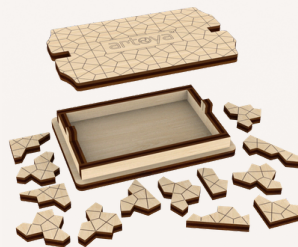

POCKET PUZZLE

POCKET PUZZLE - 1

AV0118113
850050091127

Box: 4.5 x 1 x 6.3 in
Model: 3.9 x 2.4 x 0.8 in
Pieces: 13
DIFFICULTY: ★★★★★

Inspired by classic 19th-century puzzles
A compact challenge to arrange the pieces within the tray—fun to build and play

2- PENROSE MOSAIC

AV0118114
850050091226

Box: 4.5 x 1 x 6.3 in
Model: 3.9 x 2.4 x 0.8 in
Pieces: 20
DIFFICULTY: ★★★★★

Inspired by Penrose mosaics and the beauty of the golden ratio
A compact puzzle that challenges you to arrange the pieces within the tray