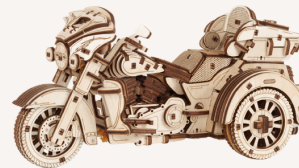

CRUISER CONSTRUCTION KIT

SKU: AV0523201
UPC: 481512300043

Box: 8.7 × 4.7 × 3.1 in
Model: 8.7 × 4.7 × 3.1 in
Pieces: 152
Difficulty: ★★★★★

BIKE CONSTRUCTION KIT

SKU: AV0523330
UPC: 481512300300

Box: 9.6 × 7.4 × 0.9 in
Model: 8.9 × 3.3 × 4.8 in
Pieces: 273
Difficulty: ★★★★★