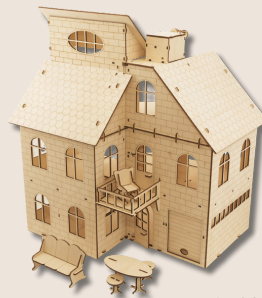

DOLL HOUSE CONSTRUCTION KIT

Three-story dollhouse featuring furniture, moving parts, and imaginative play opportunities.