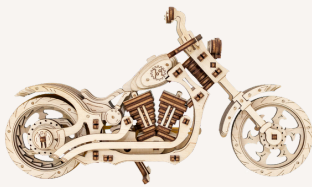

LUNOKHOD CONSTRUCTION KIT

SKU: AV0523505
UPC: 481512300149

Box: 14.8 × 9.5 × 0.8 in
Model: 12.6 × 9.1 × 9.4 in
Pieces: 424
Difficulty: ★★★★★

TANK T-34-85 CONSTRUCTION KIT

SKU: AV0523901
UPC: 481512300082

Box: 9.6 × 7.4 × 2 in
Model: 13 × 5 × 3.7 in
Pieces: 965
Difficulty: ★★★★★