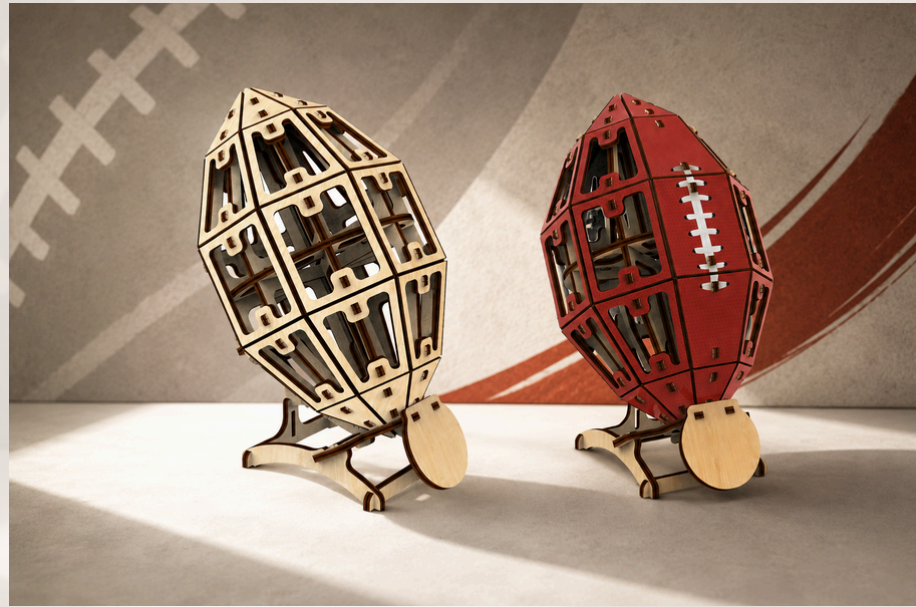

Inspired by the world's most loved games. These models bring iconic sports designs to life through hands-on building and combining creativity, craftsmanship, and display appeal for fans of all ages.

AMERICAN FOOTBALL

A unique wooden football model with a visible internal structure, designed for display, creativity, and hands-on assembly.

PLAIN

SKU: AV0118124
UPC: 850050091431

RED

SKU: AV0118125
UPC: 850050091417

Box: 8.5 × 4.5 × 4.5 in
Model: 7.9 × 5.9 × 1.1 in
Pieces: 57
Difficulty: ★★

POCKET PUZZLE

POCKET PUZZLE - 1

AV0118113
850050091127

Box: 4.5 x 1 x 6.3 in
Model: 3.9 x 2.4 x 0.8 in
Pieces: 13
DIFFICULTY: ★★★★★