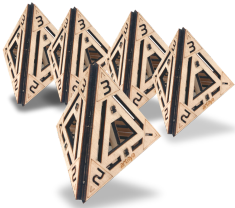

Thoughtfully designed for collaborative creativity. Our Multipacks Set of 5 make it easy to bring hands-on learning to classrooms, workshops, and group activities. Featuring five identical kits crafted from the same high-quality materials as our individual models, these sets offer an engaging and rewarding experience to build, learn, and create together.

TETRAHEDRON 5-Pack
AV0118M01
8500500912404