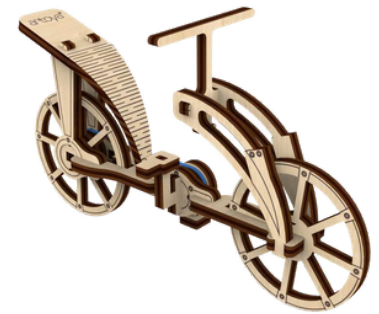

DA VINCI BICYCLE

AV0118120
850050091448

Box: 4.5 x 1 x 6.3 in
Model: 5.9 x 5.9 x 4.7 in
Pieces: 21
DIFFICULTY: ★★☆☆☆

A compact model inspired by a bicycle concept linked to Leonardo da Vinci
A distinctive build that combines historical intrigue with creative, hands-on assembly