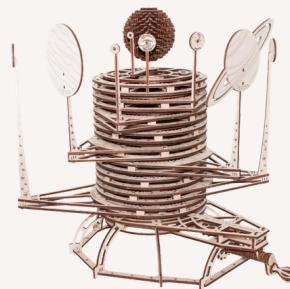

GLOBE CONSTRUCTION KIT

Detailed rotating globe featuring continents, major cities, and a hidden compartment.

BLUE

SKU: AV0523406
UPC: 481512300039

BROWN

SKU: AV0523151
UPC: 481512300296

Box: 14.7 × 9.5 × 2.5 in
Model: 19.9 × 12.6 × 12.6 in
Pieces: 393
Difficulty: ★★★★★